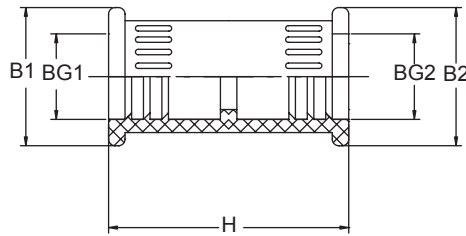

RCCN 日成BGK型软管接头 Plastic K-Distributor

产品材质: 采用橡胶制成
颜色种类: 黑色
工作温度: -20°C至85°C

Material: Rubber
Color: Black
Work Temperature: -20°C to 85°C

单位/Unit:mm

型号 Item No.	对应软管 Conduit item no BG1×BG2	适配软管 Outer dia. BG1	适配软管 Outer dia. BG3	外径 Outer dia. B1	外径 Outer dia. B2	长度 Length H	包装 Packing pcs
BGK 2×10.0	10.0×10.0	BG-07	BG-07	17.5	17.5	33.5	10
BGK 2×13.0	13.0×13.0	BG-10	BG-10	20.0	20.0	36.5	10
BGK 2×15.8	15.8×15.8	BG-12	BG-12	23.0	23.0	44.5	10
BGK 2×18.5	18.5×18.5	BG-15	BG-15	26.5	26.5	48.0	10
BGK 2×21.2	21.2×21.2	BG-17	BG-17	29.5	29.5	48.0	10
BGK 2×28.5	28.5×28.5	BG-23	BG-23	36.5	36.5	48.0	10
BGK 2×34.5	34.5×34.5	BG-29	BG-29	42.5	42.5	48.0	10
BGK 2×42.5	42.5×42.5	BG-36	BG-36	51.0	51.0	60.0	10
BGK 2×54.5	54.5×54.5	BG-48	BG-48	63.0	63.0	70.0	10

RCCN 日成BGT型三通软管接头 Plastic T-Distributor

产品材质: 采用橡胶原料制成,
颜色种类: 黑色
工作温度: -20°C至85°C

Material: Rubber
Color: Black
Work Temperature: -20°C to 85°C

单位/Unit:mm

型号 Item No.	对应软管 Conduit item no BG1×BG2/BG2	适配软管 Outer dia. BG2	适配软管 Outer dia. BG3	适配软管 Outer dia. BG1	固定孔 Fix hole F	长度 Length D	宽度 Width E
BGT3×10.0B	3×10.0	BG-07	BG-07	BG-07	4	46.5	32.5
BGT3×13.0B	3×13.0	BG-10	BG-10	BG-10	4	54.5	36.5
BGT3×15.8B	3×15.8	BG-12	BG-12	BG-12	4	68.0	46.0
BGT3×18.5B	3×18.5	BG-15	BG-15	BG-15	4	81.0	54.5
BGT3×21.2B	3×21.2	BG-17	BG-17	BG-17	4	82.5	62.5
BGT3×28.5B	3×28.5	BG-23	BG-23	BG-23	4	81.0	54.5
BGT3×34.5B	3×34.5	BG-29	BG-29	BG-29	4	82.5	62.5
BGT3×42.5B	3×42.5	BG-36	BG-36	BG-36	4	82.5	62.5
BGT2×15.8/21.2B	2×15.8/21.2	BG-12	BG-12	BG-17	4	75.0	52.0
BGT2×21.2/28.5B	2×21.2/28.5	BG-17	BG-17	BG-23	4	68.0	60.5
BGT2×28.5/34.5B	2×28.5/34.5	BG-23	BG-23	BG-29	4	86.0	77.0
BGT2×34.5/42.5B	2×34.5/42.5	BG-29	BG-29	BG-36	4	98.5	89.0