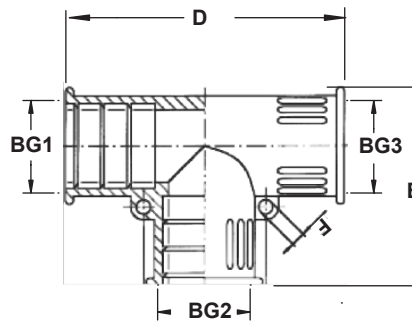

RCCN 日成BGK型软管接头 Plastic K-Distributor

产品材质: 采用橡胶制成
颜色种类: 黑色
工作温度: -20°C至85°C

Material: Rubber
Color: Black
Work Temperature: -20°C to 85°C

单位/Unit:mm

型号 Item No.	对应软管 Conduit item no BG1×BG2	适配软管 Outer dia. BG1	适配软管 Outer dia. BG3	外径 Outer dia. B1	外径 Outer dia. B2	长度 Length H	包装 Packing pcs
BGK 2×10.0	10.0×10.0	BG-07	BG-07	17.5	17.5	33.5	10
BGK 2×13.0	13.0×13.0	BG-10	BG-10	20.0	20.0	36.5	10
BGK 2×15.8	15.8×15.8	BG-12	BG-12	23.0	23.0	44.5	10
BGK 2×18.5	18.5×18.5	BG-15	BG-15	26.5	26.5	48.0	10
BGK 2×21.2	21.2×21.2	BG-17	BG-17	29.5	29.5	48.0	10
BGK 2×28.5	28.5×28.5	BG-23	BG-23	36.5	36.5	48.0	10
BGK 2×34.5	34.5×34.5	BG-29	BG-29	42.5	42.5	48.0	10
BGK 2×42.5	42.5×42.5	BG-36	BG-36	51.0	51.0	60.0	10
BGK 2×54.5	54.5×54.5	BG-48	BG-48	63.0	63.0	70.0	10

RCCN 日成BGT型三通软管接头 Plastic T-Distributor

产品材质: 采用橡胶原料制成,
颜色种类: 黑色
工作温度: -20°C至85°C

Material: Rubber
Color: Black
Work Temperature: -20°C to 85°C

单位/Unit:mm

型号 Item No.	对应软管 Conduit item no BG1×BG2/BG2	适配软管 Outer dia. BG2	适配软管 Outer dia. BG3	适配软管 Outer dia. BG1	固定孔 Fix hole F	长度 Length D	宽度 Width E
BGT3×10.0B	3×10.0	BG-07	BG-07	BG-07	4	46.5	32.5
BGT3×13.0B	3×13.0	BG-10	BG-10	BG-10	4	54.5	36.5
BGT3×15.8B	3×15.8	BG-12	BG-12	BG-12	4	68.0	46.0
BGT3×18.5B	3×18.5	BG-15	BG-15	BG-15	4	81.0	54.5
BGT3×21.2B	3×21.2	BG-17	BG-17	BG-17	4	82.5	62.5
BGT3×28.5B	3×28.5	BG-23	BG-23	BG-23	4	81.0	54.5
BGT3×34.5B	3×34.5	BG-29	BG-29	BG-29	4	82.5	62.5
BGT3×42.5B	3×42.5	BG-36	BG-36	BG-36	4	82.5	62.5
BGT2×15.8/21.2B	2×15.8/21.2	BG-12	BG-12	BG-17	4	75.0	52.0
BGT2×21.2/28.5B	2×21.2/28.5	BG-17	BG-17	BG-23	4	68.0	60.5
BGT2×28.5/34.5B	2×28.5/34.5	BG-23	BG-23	BG-29	4	86.0	77.0
BGT2×34.5/42.5B	2×34.5/42.5	BG-29	BG-29	BG-36	4	98.5	89.0