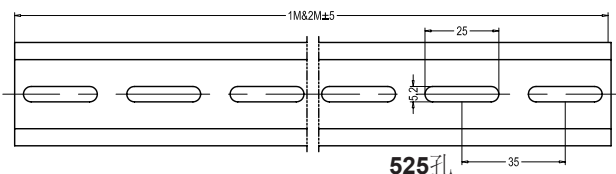

四腔导轨工具型号: TS-4X, 适用于TS357.5/TS3515/LS357.51.1/LS35151.5

Material: high quality and strength cold rolled steel with electroplate

EN50022 Product standard: EN50022

Color: yellow plated nickle, silver plated zinc

Din rail cutter: TS-2X suitable for cutting 35 7.5/35 15

TS-35/7.5/1.0

TS-35/15/1.5

615孔

515孔

525孔

TS-35/7.5/1.0

TS-35/15/1.5

TS-15/5.5/1.0

型号 Item No.	材质 Material	配套工具 Supporting tools	包装/箱 Packing/ carton
<b>TS-35/7.5系列 Catena</b>			
TS-35/7.5/1.0/1M-615	彩锌/Colorful zinc	TS-1	50M
TS-35/7.5/1.0/1M-515	彩锌/Colorful zinc		50M
TS-35/7.5/1.0/1M-525	彩锌/Colorful zinc		50M
TS-35/7.5/1.0/1M/W-615	环保白锌/ROHS approve		50M
TS-35/7.5/1.0/1M/W-515	环保白锌/ROHS approve		50M
TS-35/7.5/1.0/1M/W-525	环保白锌/ROHS approve		50M
TS-35/7.5/1.0/2M-615	彩锌/Colorful zinc		100M
TS-35/7.5/1.0/2M-515	彩锌/Colorful zinc		100M
TS-35/7.5/1.0/2M-525	彩锌/Colorful zinc		100M
TS-35/7.5/1.0/2M/W-615	环保白锌/ROHS approve		100M
TS-35/7.5/1.0/2M/W-515	环保白锌/ROHS approve		100M
TS-35/7.5/1.0/2M/W-525	环保白锌/ROHS approve		100M
TS-35/7.5/1.0/1M-N	彩锌无底孔/Colorful zinc without hole		50M
TS-35/7.5/1.0/1M/W-N	白锌无底孔/White zinc without hole		50M
TS-35/7.5/1.0/2M--N	彩锌无底孔/Colorful zinc without hole		100M
TS-35/7.5/1.0/2M/W-N	白锌无底孔/White zinc without hole		100M
<b>TS-35/15系列 Catena</b>			
TS-35/15/1.5/1M-615	彩锌/Colorful zinc	TS-2	30M
TS-35/15/1.5/1M/W-615	环保白锌/ROHS approve		30M
TS-35/15/1.5/2M-615	彩锌/Colorful zinc		60M
TS-35/15/1.5/2M/W-615	环保白锌/ROHS approve		60M
TS-35/15/1.5/1M-N	彩锌无底孔/Colorful zinc without hole		30M
TS-35/15/1.5/1M/W-N	白锌无底孔/White zinc without hole		30M
TS-35/15/1.5/2M-N	彩锌无底孔/Colorful zinc without hole		60M
TS-35/15/1.5/2M/W-N	白锌无底孔/White zinc without hole		60M
<b>TS-15/5.5系列 Catena</b>			
TS-15/5.5/1.0/1M-412	彩锌/Colorful zinc	TS-1S	100M
TS-15/5.5/1.0/2M-412	彩锌/Colorful zinc		200M
TS-15/5.5/1.0/1M/W-412	环保白锌/ROHS approve		100M
TS-15/5.5/1.0/2M/W-412	环保白锌/ROHS approve		200M