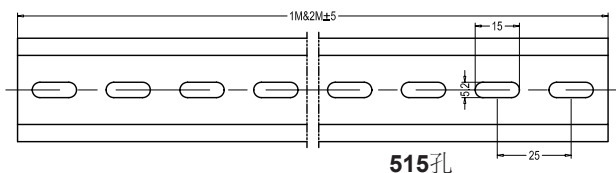

四腔导轨工具型号: TS-4X, 适用于TS357.5/TS3515/LS357.51.1/LS35151.5

Material: high quality and strength cold rolled steel with electroplate

EN50022 Product standard: EN50022

Color: yellow plated nickle, silver plated zinc

Din rail cutter: TS-2X suitable for cutting 35 7.5/35 15

TS-35/7.5/1.0

TS-35/15/1.5

615孔

515孔

525孔

TS-35/7.5/1.0

TS-35/15/1.5

TS-15/5.5/1.0

型号 Item No.	材质 Material	配套工具 Supporting tools	包装/箱 Packing/ carton
<b>TS-35/7.5系列 Catena</b>			
TS-35/7.5/1.0/1M-615	彩锌/Colorful zinc	TS-1	50M
TS-35/7.5/1.0/1M-515	彩锌/Colorful zinc		50M
TS-35/7.5/1.0/1M-525	彩锌/Colorful zinc		50M
TS-35/7.5/1.0/1M/W-615	环保白锌/ROHS approve		50M
TS-35/7.5/1.0/1M/W-515	环保白锌/ROHS approve		50M
TS-35/7.5/1.0/1M/W-525	环保白锌/ROHS approve		50M
TS-35/7.5/1.0/2M-615	彩锌/Colorful zinc		100M
TS-35/7.5/1.0/2M-515	彩锌/Colorful zinc		100M
TS-35/7.5/1.0/2M-525	彩锌/Colorful zinc		100M
TS-35/7.5/1.0/2M/W-615	环保白锌/ROHS approve		100M
TS-35/7.5/1.0/2M/W-515	环保白锌/ROHS approve		100M
TS-35/7.5/1.0/2M/W-525	环保白锌/ROHS approve		100M
TS-35/7.5/1.0/1M-N	彩锌无底孔/Colorful zinc without hole		50M
TS-35/7.5/1.0/1M/W-N	白锌无底孔/White zinc without hole		50M
TS-35/7.5/1.0/2M--N	彩锌无底孔/Colorful zinc without hole		100M
TS-35/7.5/1.0/2M/W-N	白锌无底孔/White zinc without hole		100M
<b>TS-35/15系列 Catena</b>			
TS-35/15/1.5/1M-615	彩锌/Colorful zinc	TS-2	30M
TS-35/15/1.5/1M/W-615	环保白锌/ROHS approve		30M
TS-35/15/1.5/2M-615	彩锌/Colorful zinc		60M
TS-35/15/1.5/2M/W-615	环保白锌/ROHS approve		60M
TS-35/15/1.5/1M-N	彩锌无底孔/Colorful zinc without hole		30M
TS-35/15/1.5/1M/W-N	白锌无底孔/White zinc without hole		30M
TS-35/15/1.5/2M-N	彩锌无底孔/Colorful zinc without hole		60M
TS-35/15/1.5/2M/W-N	白锌无底孔/White zinc without hole		60M
<b>TS-15/5.5系列 Catena</b>			
TS-15/5.5/1.0/1M-412	彩锌/Colorful zinc	TS-1S	100M
TS-15/5.5/1.0/2M-412	彩锌/Colorful zinc		200M
TS-15/5.5/1.0/1M/W-412	环保白锌/ROHS approve		100M
TS-15/5.5/1.0/2M/W-412	环保白锌/ROHS approve		200M