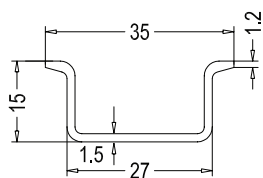

四腔导轨工具型号: TS-4X, 适用于TS357.5/TS3515/LS357.51.1/LS35151.5

Material: high quality and strength cold rolled steel with electroplate

EN50022 Product standard: EN50022

Color: yellow plated nickle, silver plated zinc

Din rail cutter: TS-2X suitable for cutting 35 7.5/35 15

TS-35/7.5/1.0

TS-35/15/1.5

615孔

515孔

525孔

TS-35/7.5/1.0

TS-35/15/1.5