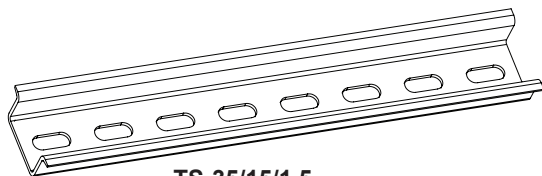

四腔导轨工具型号: TS-4X, 适用于TS357.5/TS3515/LS357.51.1/LS35151.5

Material: high quality and strength cold rolled steel with electroplate

EN50022 Product standard: EN50022

Color: yellow plated nickle, silver plated zinc

Din rail cutter: TS-2X suitable for cutting 35 7.5/35 15

TS-35/7.5/1.0

TS-35/15/1.5

615孔

515孔

525孔

TS-35/7.5/1.0

TS-35/15/1.5

TS-15/5.5/1.0

型号 Item No.	材质 Material	配套工具 Supporting tools	包装/箱 Packing/ carton
<b>TS-35/7.5系列 Catena</b>			
TS-35/7.5/1.0/1M-615	彩锌/Colorful zinc	TS-1	50M
TS-35/7.5/1.0/1M-515	彩锌/Colorful zinc		50M
TS-35/7.5/1.0/1M-525	彩锌/Colorful zinc		50M
TS-35/7.5/1.0/1M/W-615	环保白锌/ROHS approve		50M
TS-35/7.5/1.0/1M/W-515	环保白锌/ROHS approve		50M
TS-35/7.5/1.0/1M/W-525	环保白锌/ROHS approve		50M
TS-35/7.5/1.0/2M-615	彩锌/Colorful zinc		100M
TS-35/7.5/1.0/2M-515	彩锌/Colorful zinc		100M
TS-35/7.5/1.0/2M-525	彩锌/Colorful zinc		100M
TS-35/7.5/1.0/2M/W-615	环保白锌/ROHS approve		100M
TS-35/7.5/1.0/2M/W-515	环保白锌/ROHS approve		100M
TS-35/7.5/1.0/2M/W-525	环保白锌/ROHS approve		100M
TS-35/7.5/1.0/1M-N	彩锌无底孔/Colorful zinc without hole		50M
TS-35/7.5/1.0/1M/W-N	白锌无底孔/White zinc without hole		50M
TS-35/7.5/1.0/2M--N	彩锌无底孔/Colorful zinc without hole		100M
TS-35/7.5/1.0/2M/W-N	白锌无底孔/White zinc without hole		100M
<b>TS-35/15系列 Catena</b>			
TS-35/15/1.5/1M-615	彩锌/Colorful zinc	TS-2	30M
TS-35/15/1.5/1M/W-615	环保白锌/ROHS approve		30M
TS-35/15/1.5/2M-615	彩锌/Colorful zinc		60M
TS-35/15/1.5/2M/W-615	环保白锌/ROHS approve		60M
TS-35/15/1.5/1M-N	彩锌无底孔/Colorful zinc without hole		30M
TS-35/15/1.5/1M/W-N	白锌无底孔/White zinc without hole		30M
TS-35/15/1.5/2M-N	彩锌无底孔/Colorful zinc without hole		60M
TS-35/15/1.5/2M/W-N	白锌无底孔/White zinc without hole		60M
<b>TS-15/5.5系列 Catena</b>			
TS-15/5.5/1.0/1M-412	彩锌/Colorful zinc	TS-1S	100M
TS-15/5.5/1.0/2M-412	彩锌/Colorful zinc		200M
TS-15/5.5/1.0/1M/W-412	环保白锌/ROHS approve		100M
TS-15/5.5/1.0/2M/W-412	环保白锌/ROHS approve		200M